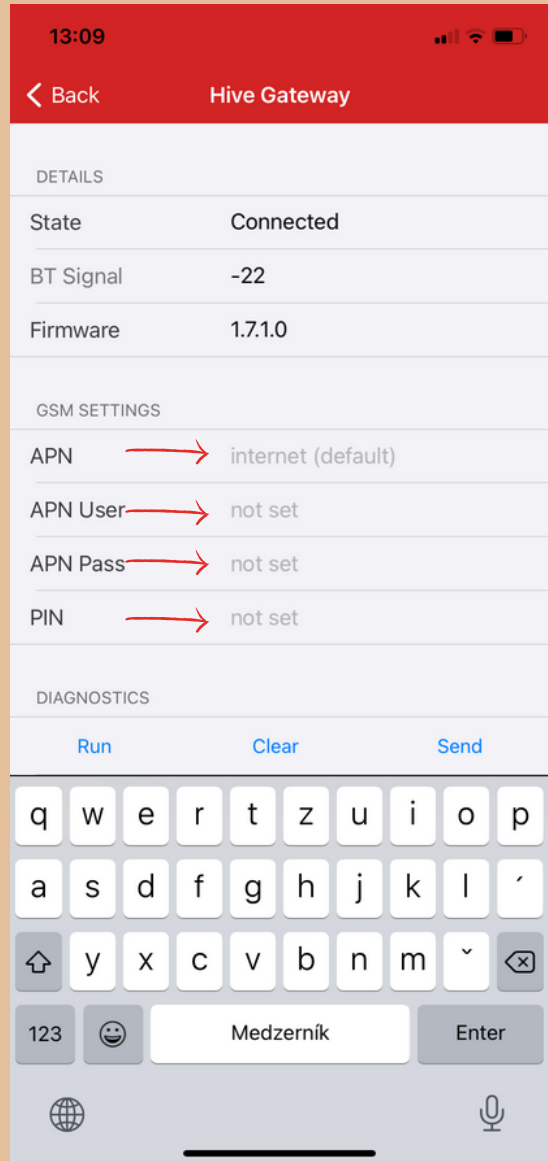

# GSM GATEWAY

MONTHS

# SIM

1)

2)

3)

4)

20MB/month

# BEE HIVE MONITORING SIM

1)

2)

3)

3 sec

4)

60 min 

# NO BEE HIVE MONITORING SIM CARD

Google Play App Store