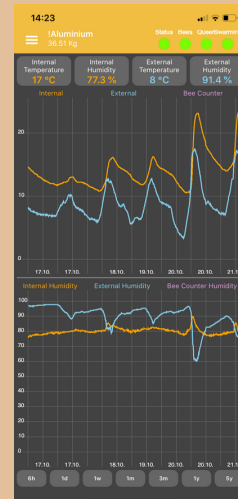

Google Play

App Store

GPS

B)

Google Play

App Store

GSM Gateway

# XS

XS

YEARS

XS

+/- 0.01kg

400  
kg  
MAX