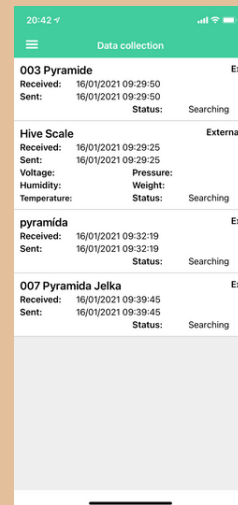

## A)

Bluetooth

Google Play

App Store

## B)

Google Play

App Store

GSM Gateway