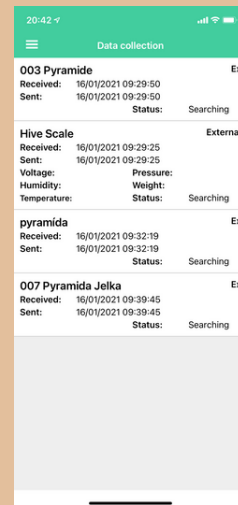

## A)

Bluetooth

Google Play

App Store

GPS

## B)

Google Play

App Store

GSM Gateway