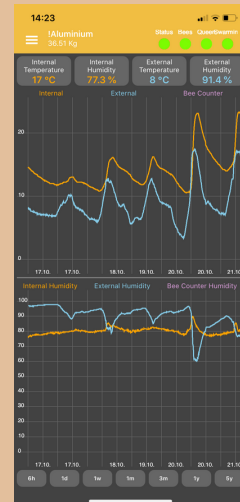

GPS

B)

Google Play

App Store