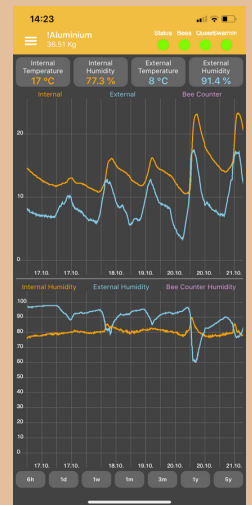

## A)

Bluetooth

Google Play

App Store

GPS

## B)

Google Play

App Store

GSM Gateway