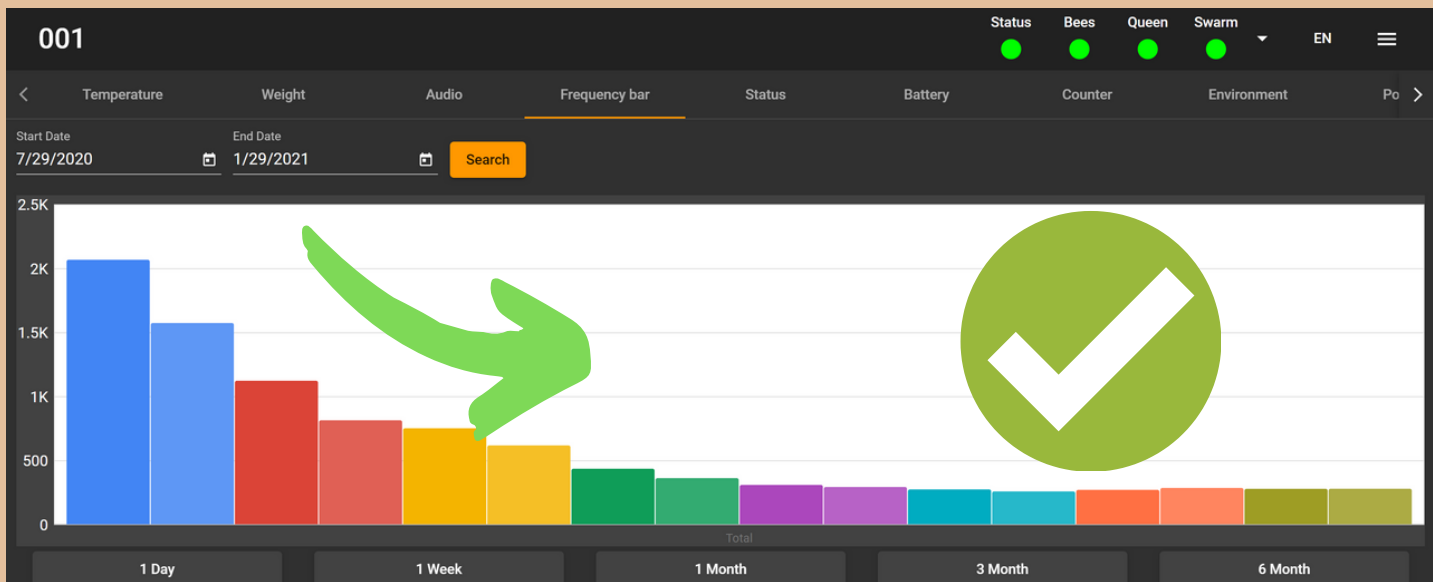

# HIVE HEART 3.0

A)

Bluetooth

Google Play

App Store

GPS

B)

Google Play

App Store

GSM Gateway