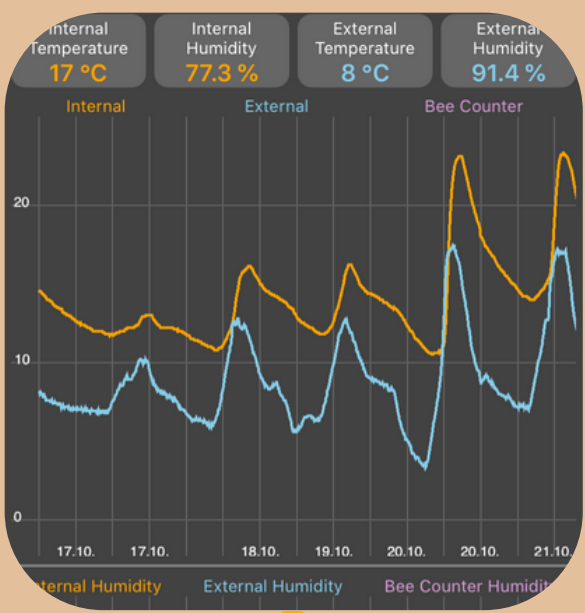

## B)

Google Play

App Store

GSM Gateway