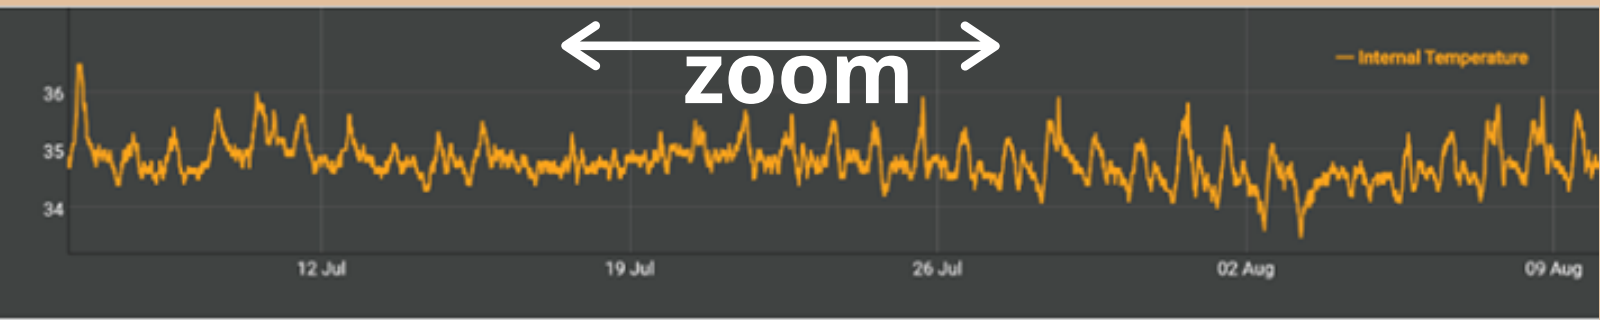

# SIM

1)

2)

3)

4)

20MB/month

# BEE HIVE MONITORING SIM

1)

2)

3)

3 sec

4)

60 min 

# NO BEE HIVE MONITORING SIM CARD

Google Play App Store