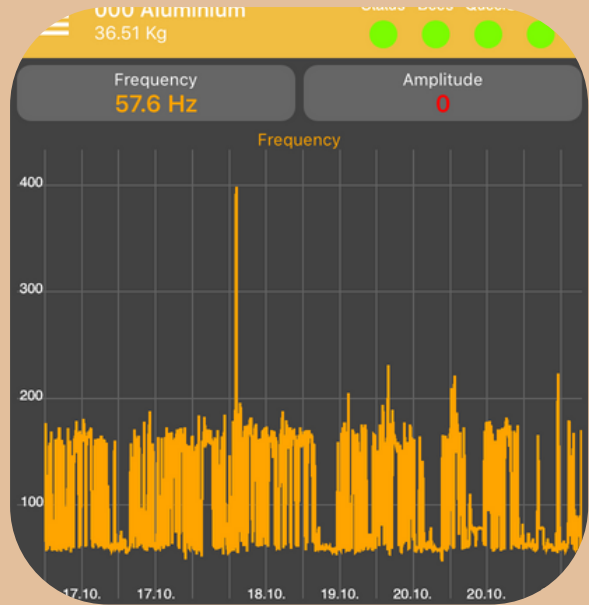

# GSM GATEWAY

MONTHS

# SIM

1)

2)

3)

4)

20MB/month

# BEE HIVE MONITORING SIM

1)

2)

3)

3 sec

4)

60 min 

# NO BEE HIVE MONITORING SIM CARD

Google Play App Store