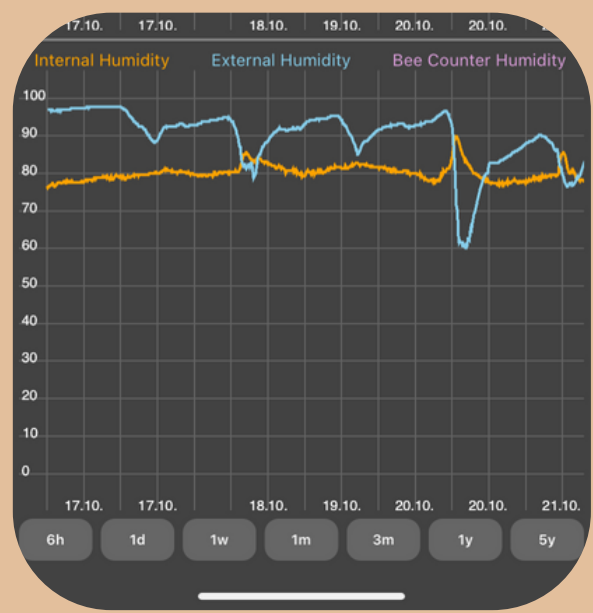

Google Play

App Store

GPS

B)

Google Play

App Store

GSM Gateway