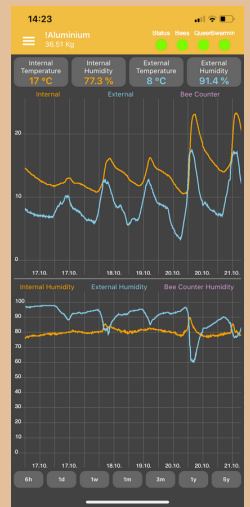

## A)

Bluetooth

Google Play

App Store

GPS

## B)

Google Play

App Store

GSM Gateway