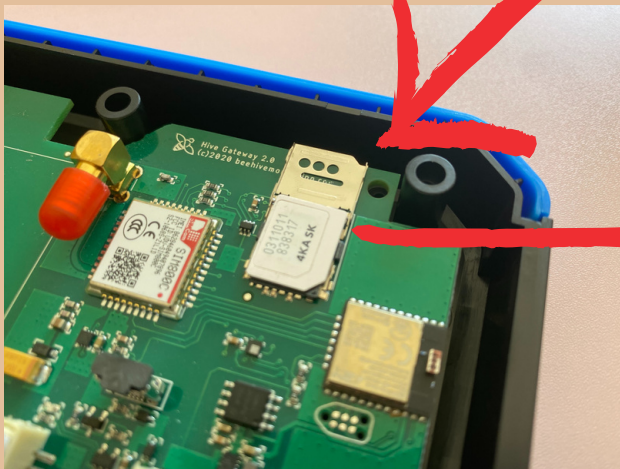

SIM

1)

2)

3)

4)

20MB/month