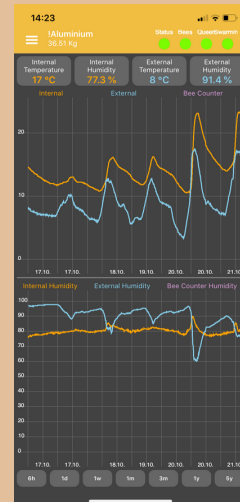

## A)

Bluetooth

Google Play

App Store

GPS

## B)

Google Play

App Store

GSM Gateway