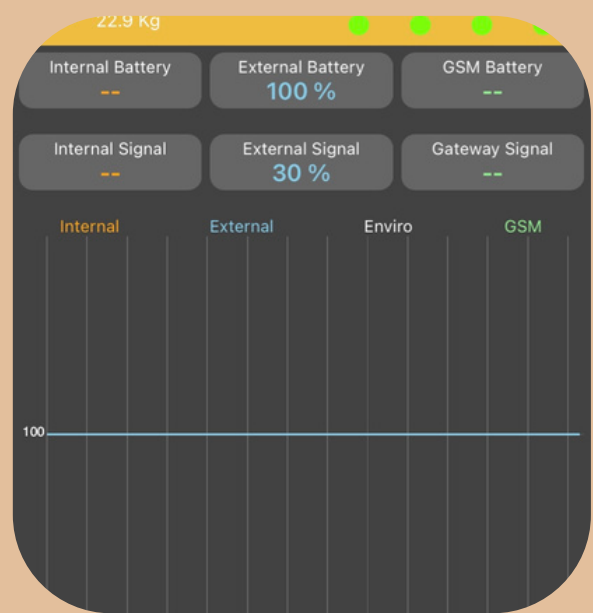

## B)

Google Play

App Store

GSM Gateway

# GSM GATEWAY

2G

4G

2G solar

4G solar

# GSM GATEWAY

MONTHS