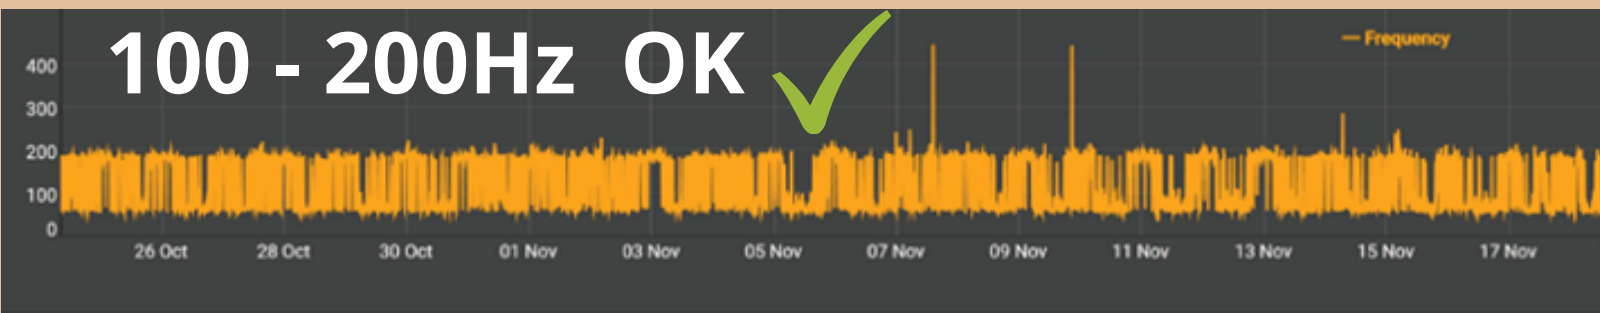

# SIM

1)

2)

3)

4)

20MB/month

# BEE HIVE MONITORING SIM

1)

2)

3)

3 sec

4)

60 min 

# NO BEE HIVE MONITORING SIM CARD

Google Play App Store