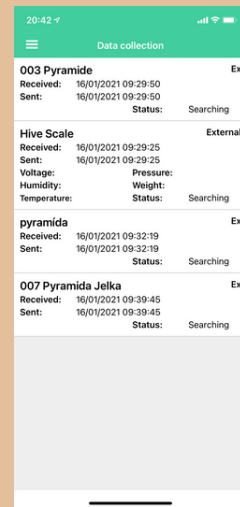

## A)

Bluetooth

Google Play

App Store

GPS

## B)

Google Play

App Store

GSM Gateway