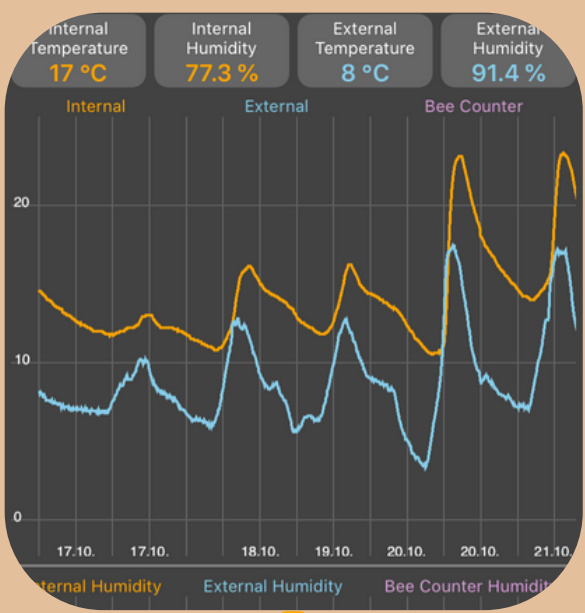

Google Play

App Store

GPS

B)

Google Play

App Store

GSM Gateway