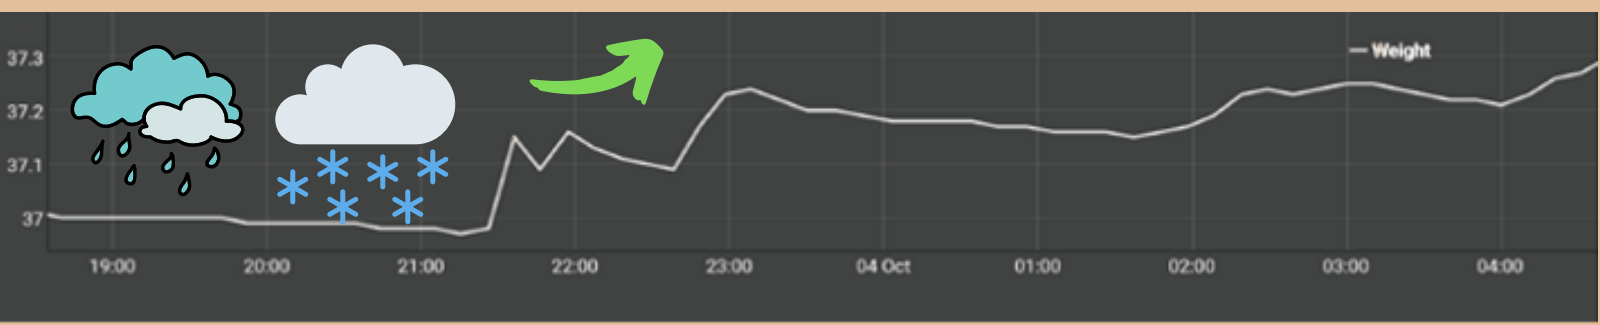

# BEE HIVE MONITORING SIM

1)

2)

3)

3 sec

4)

60 min 

# NO BEE HIVE MONITORING SIM CARD

Google Play App Store