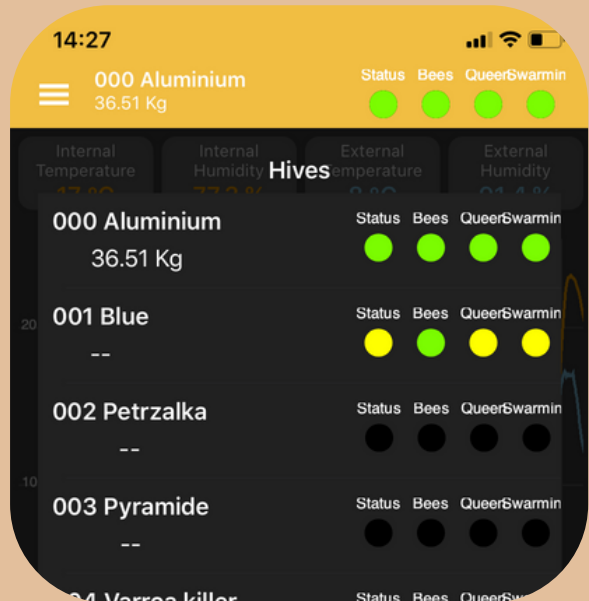

# GSM GATEWAY

MONTHS

# SIM

1)

2)

3)

4)

20MB/month

# BEE HIVE MONITORING SIM

1)

2)

3)

3 sec

4)

60 min 

# NO BEE HIVE MONITORING SIM CARD

Google Play App Store