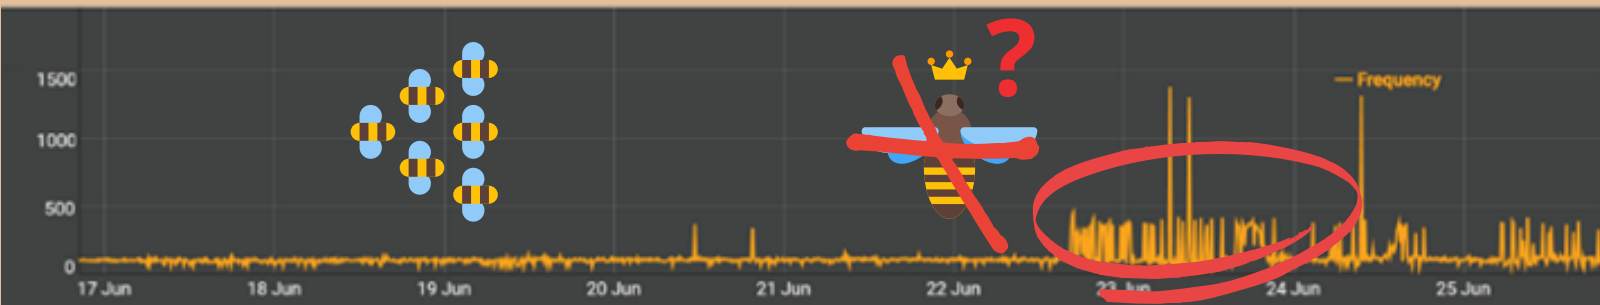

# GSM GATEWAY

MONTHS

# SIM

1)

2)

3)

4)

20MB/month

# BEE HIVE MONITORING SIM

1)

2)

3)

3 sec

4)

60 min 

# NO BEE HIVE MONITORING SIM CARD

Google Play App Store