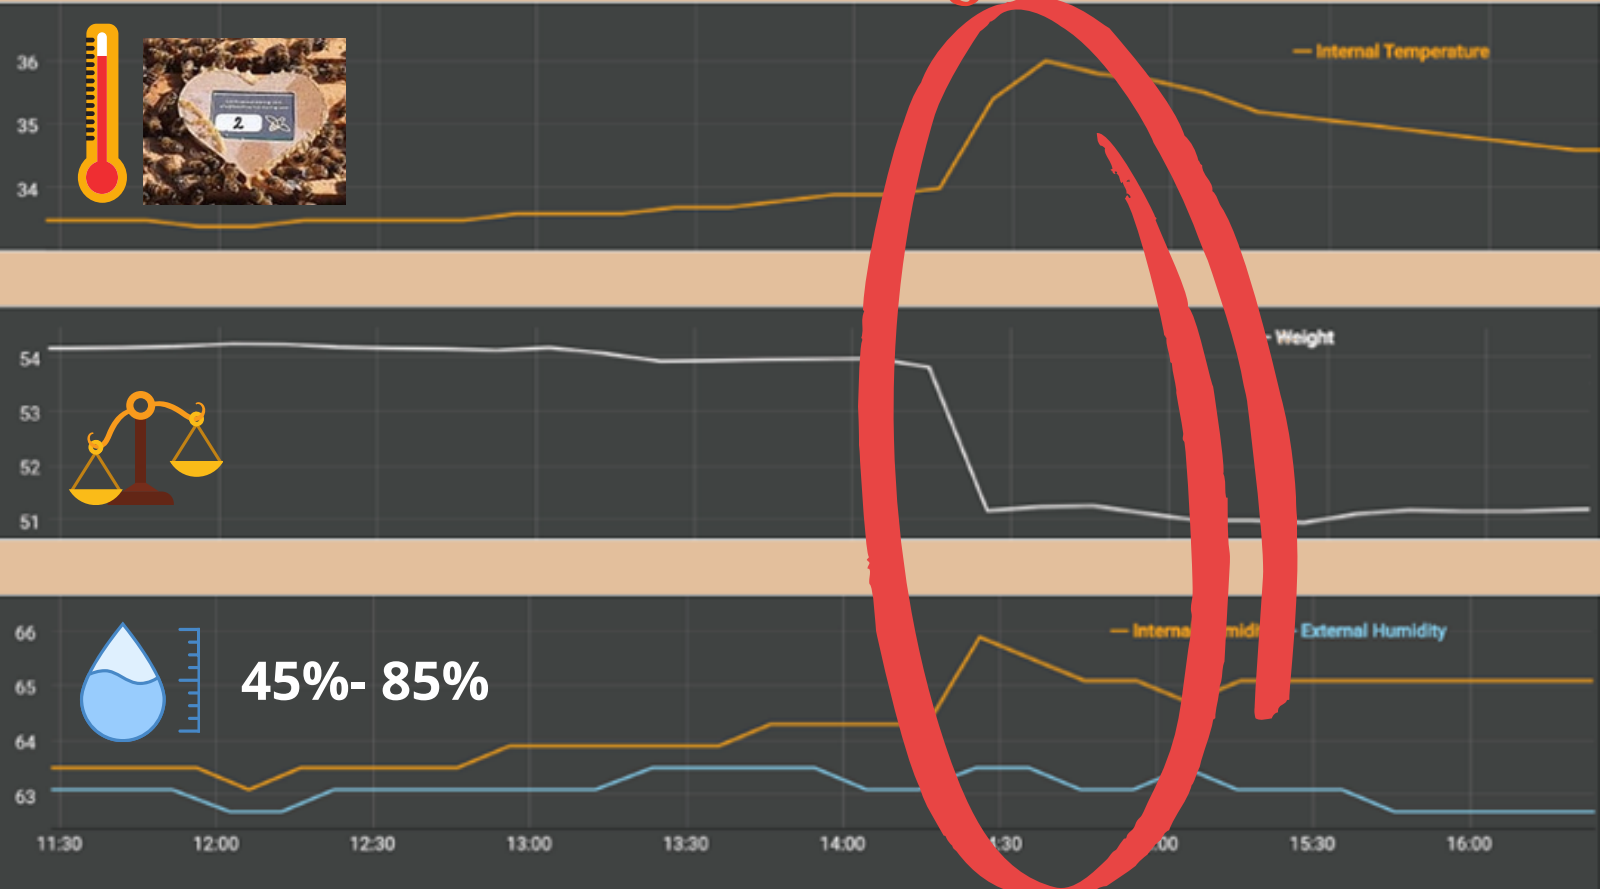

# BEE HIVE MONITORING SIM

1)

2)

3)

3 sec

4)

60 min 

# NO BEE HIVE MONITORING SIM CARD

Google Play App Store