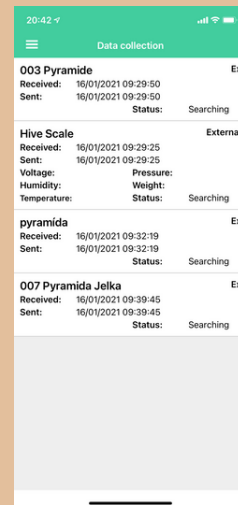

## B)

Google Play

App Store

GSM Gateway

# 3S

3S

YEARS

3S

+/- 0.01kg

3S

A)

Bluetooth

Google Play

App Store

GPS

B)

Google Play

App Store

GSM Gateway