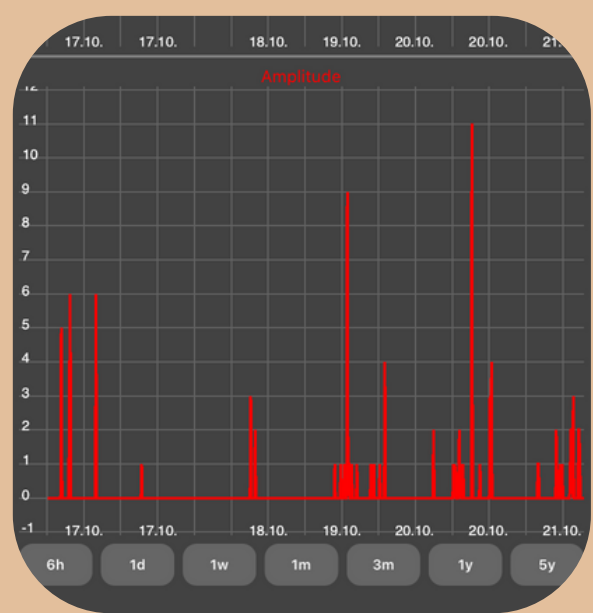

# HIVE HEART 3.0

A)

Bluetooth

Google Play

App Store

GPS

B)

Google Play

App Store

GSM Gateway