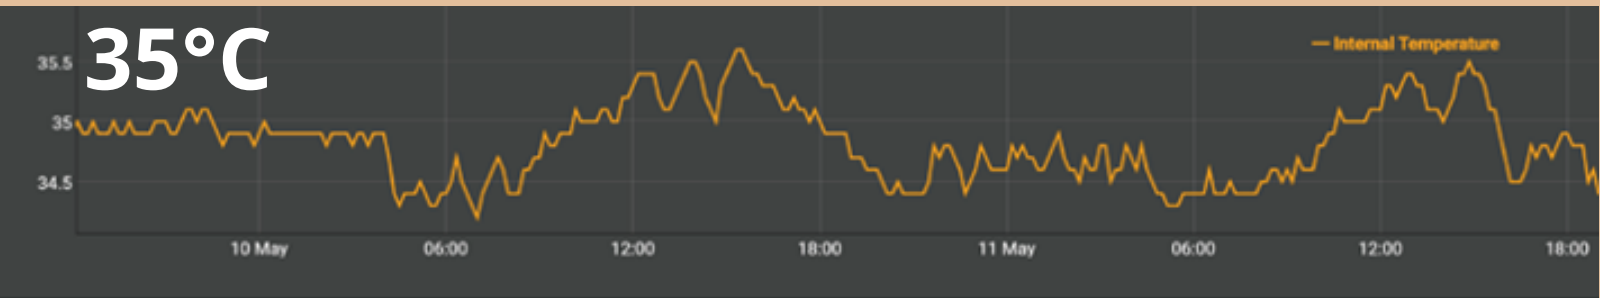

# SIM

1)

2)

3)

4)

20MB/month

# BEE HIVE MONITORING SIM

1)

2)

3)

3 sec

4)

60 min 

# NO BEE HIVE MONITORING SIM CARD

Google Play App Store