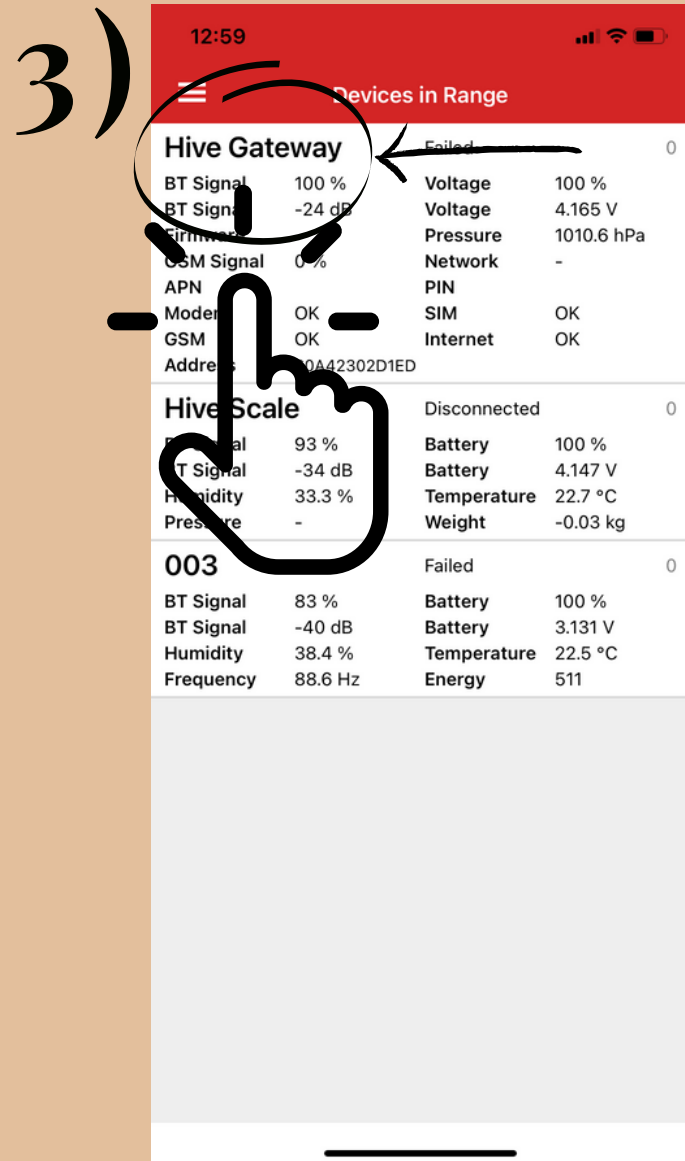

# GSM GATEWAY

MONTHS

# BEE HIVE MONITORING SIM

1)

2)

3)

3 sec

4)

60 min 

# NO BEE HIVE MONITORING SIM CARD

Google Play App Store