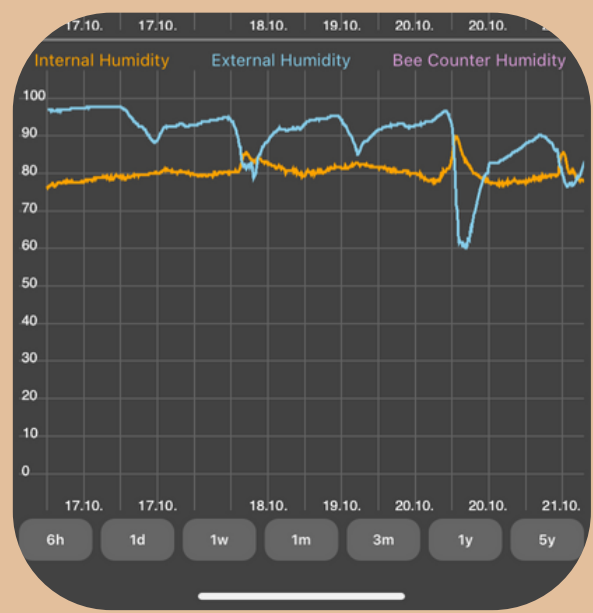

## B)

Google Play

App Store

GSM Gateway