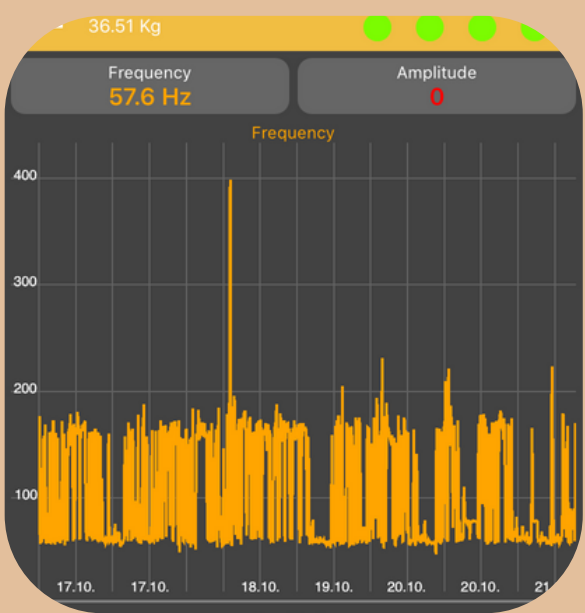

# HIVE HEART 3.0

A)

Bluetooth

Google Play

App Store

GPS

B)

Google Play

App Store

GSM Gateway