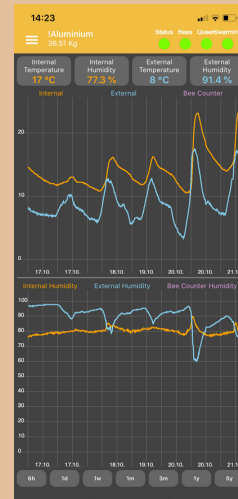

## A)

Bluetooth

Google Play

App Store

## B)

Google Play

App Store

GSM Gateway