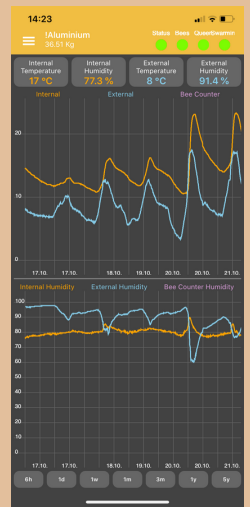

# HIVE HEART 3.0

A)

Bluetooth

Google Play

App Store

GPS

B)

Google Play