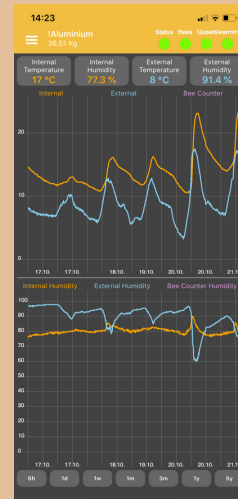

## A)

Bluetooth

Google Play

App Store

GPS

## B)

Google Play

App Store

GSM Gateway