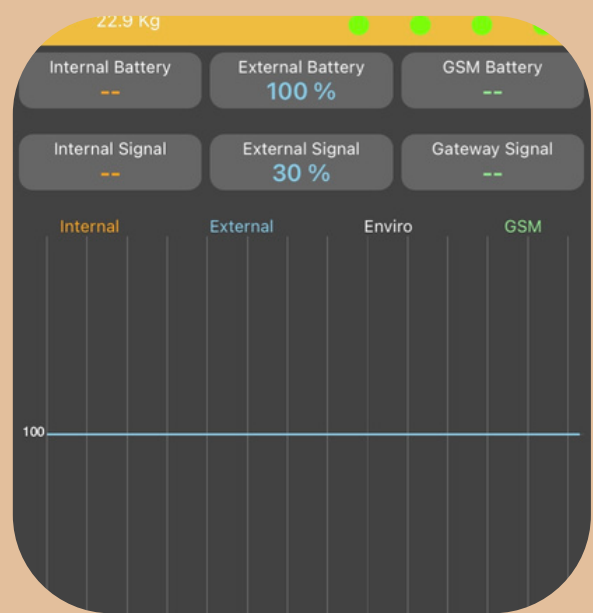

## B)

Google Play

App Store

GSM Gateway