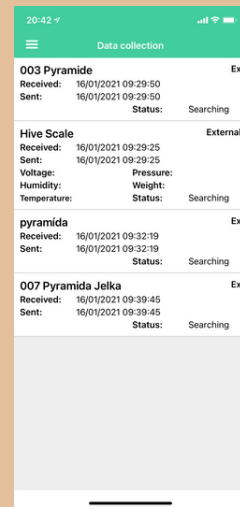

# HIVE HEART 3.0

A)

Bluetooth

Google Play

App Store

GPS

B)

Google Play

App Store

GSM Gateway